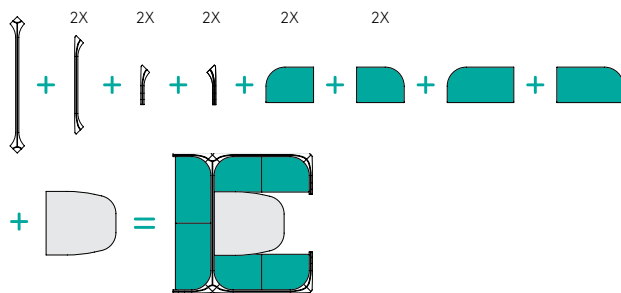

INGREDIENTS

SPECIFICATIONS

U 4-6 users
L 2,200mm
W 2,250mm
H 1,300mm

FABRIC METERAGE

INSIDE 12.6m
OUTSIDE 7.6m
SEATING 9.6m

FEATURES

Acoustics: The inclusion of world-leading, exclusive nanofibre technology in the upholstery results in superior acoustic performance. Both those inside and outside the pod can work more productively, free of distraction.

Power/Data: Internally-routed cable management facilitates power and data solutions built into the work surface.