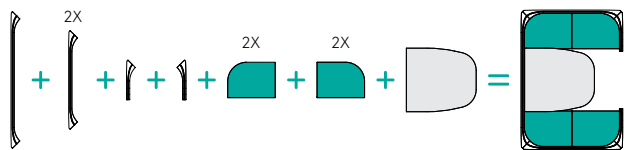

INGREDIENTS

SPECIFICATIONS

2-4 users
L 2,200mm
W 1,600mm
H 1,300mm

FABRIC METERAGE

INSIDE 8.1m
OUTSIDE 8.1m
SEATING 6m

FEATURES

Acoustics: The inclusion of world-leading, exclusive nanofibre technology in the upholstery results in superior acoustic performance. Both those inside and outside the pod can work more productively, free of distraction.

Power/Data: Internally-routed cable management facilitates power and data solutions built into the work surface.

SIMILAR RECIPES

Entree
Lounge
1600

Storage /
printer bay
1600