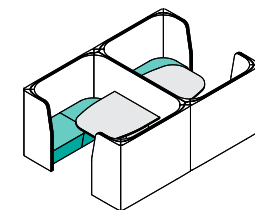

INGREDIENTS

SPECIFICATIONS

- 4-8 users
- L** 4,400mm
- W** 1,600mm
- H** 1,300mm

FABRIC METERAGE

- INSIDE** 16.2m
- OUTSIDE** 12.6m
- SEATING** 12m

FEATURES

Acoustics: The inclusion of world-leading, exclusive nanofibre technology in the upholstery results in superior acoustic performance. Both those inside and outside the pod can work more productively, free of distraction.

Power/Data: Internally-routed cable management facilitates power and data solutions built into the work surface.

SIMILAR RECIPES

Private Diner for Four

Double Diner - B2B

KEYSTONE RECIPE

TRIPLE DINER

TRIPLE DINER provides a private collaborative work space within the open office for up to 12 users. Comfortable seating and upholstered walls create an inviting space for private meetings.