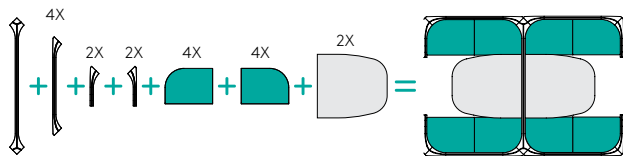

PRIVATE COLLABORATIVE

INDIVIDUAL FOCUS

OPEN COLLABORATIVE /
SOCIALISE

INDIVIDUAL TASK

INGREDIENTS

SPECIFICATIONS

- 4-8 users
- L** 3,200mm
- W** 2,200
- H** 1,300mm

FABRIC METERAGE