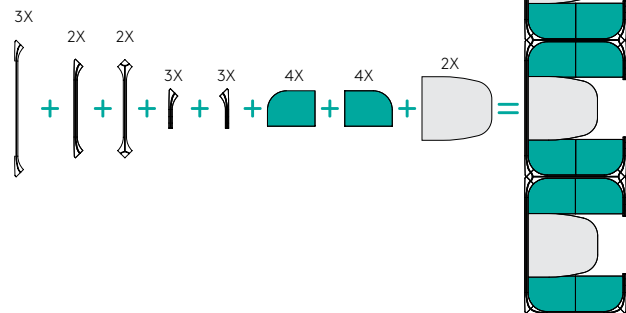

INGREDIENTS