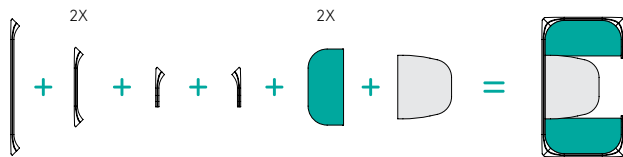

SIMILAR RECIPES

Entree Lounge
1300

Storage / printer bay
1300

INGREDIENTS

SPECIFICATIONS

- 1-2 users
- L 2,200mm
- W 1,300mm
- H 1,300mm

FABRIC METERAGE

- INSIDE 7.5m
- OUTSIDE 7.5m
- SEATING 3.2m