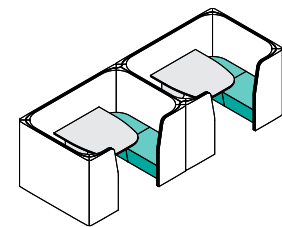

Double Diner - SBS