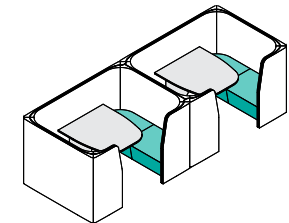

PRIVATE COLLABORATIVE

INDIVIDUAL FOCUS

OPEN COLLABORATIVE /
SOCIALISE

INDIVIDUAL TASK

INGREDIENTS

SPECIFICATIONS

- 4-8 users
- L** 3,200mm
- W** 2,200
- H** 1,300mm

FABRIC METERAGE

- INSIDE** 16.2m
- OUTSIDE** 11.2m
- SEATING** 12m

FEATURES

Acoustics: The inclusion of world-leading, exclusive nanofibre technology in the upholstery results in superior acoustic performance. Both those inside and outside the pod can work more productively, free of distraction.

Power/Data: Internally-routed cable management facilitates power and data solutions built into the work surface.

SIMILAR RECIPES

Private Diner
for Four

Double Diner - SBS

KEYSTONE RECIPE

DOUBLE DINER - SIDE BY SIDE