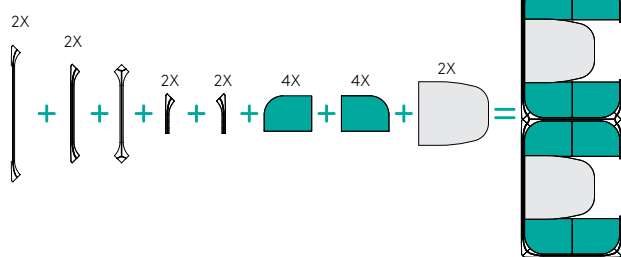

INGREDIENTS

SPECIFICATIONS

- 4-8 users
- **L** 4,400mm
- **W** 1,600mm
- **H** 1,300mm

FABRIC METERAGE

- **INSIDE** 16.2m
- **OUTSIDE** 12.6m
- **SEATING** 12m

FEATURES

Acoustics: The inclusion of world-leading, exclusive nanofibre technology in the upholstery results in superior acoustic performance. Both those inside and outside the pod can work more productively, free of distraction.

Power/Data: Internally-routed cable management facilitates power and data solutions built into the work surface.

SIMILAR RECIPES