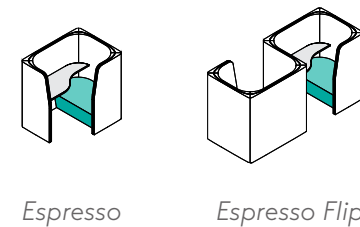

SIMILAR RECIPES

Espresso

Espresso Flip