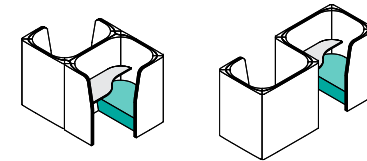

SIMILAR RECIPES

Espresso SBS

Espresso Flip