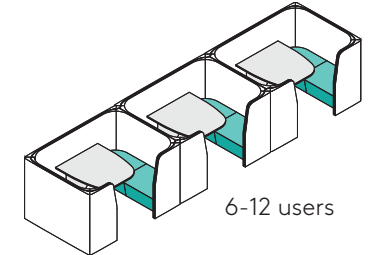

SPECIFICATIONS

- 2 users
- L 1,300mm
- W 2,000mm
- H 1,300mm

FABRIC METERAGE

- INSIDE 10.6m
- OUTSIDE 7m
- SEATING 3m

FEATURES

- Acoustics:** The inclusion of world-leading, exclusive nanofibre technology in the upholstery results in superior acoustic performance.
- Power/Data:** Internally-routed cable management facilitates power and data solutions built into the work surface.

PRIVATE DINER FOR FOUR PLUS

DOUBLE DINER BACK TO BACK (B2B)

DOUBLE DINER SIDE BY SIDE (SBS)

TRIPLE DINER

DeguSTATION LOUNGE

PICNIC BENCH

BANQUET CORNER

BANQUET PLUS

QUAD POD

SLICE