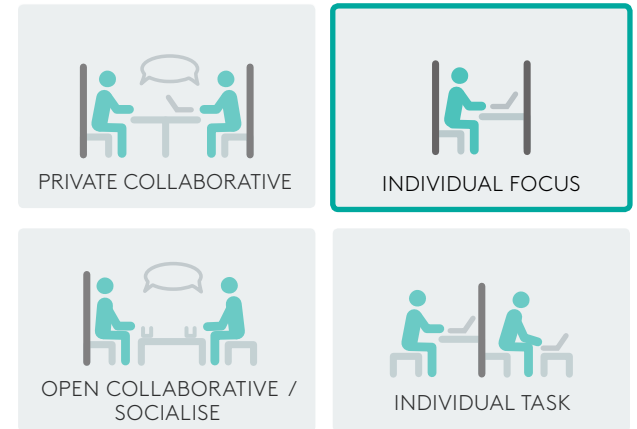

KEYSTONE RECIPE

ESPRESSO SIDE BY SIDE

ESPRESSO SIDE BY SIDE provides a comfortable, private work nook within the open office for two individual users. Comfortable seating and upholstered walls create an inviting space for focused work.

The free-standing unit can be placed anywhere in the office and can move to suit clients who require flexibility in their floor-plate.

Add computer monitors to create video-conference booths.

INGREDIENTS

SPECIFICATIONS

- 2 users
- L 1,300mm
- W 2,000mm
- H 1,300mm

FABRIC METERAGE

- INSIDE 10.6m
- OUTSIDE 7m
- SEATING 3m

FEATURES

- **Acoustics:** The inclusion of world-leading, exclusive nanofibre technology in the upholstery results in superior acoustic performance.
- **Power/Data:** Internally-routed cable management facilitates power and data solutions built into the work surface.

SIMILAR RECIPES