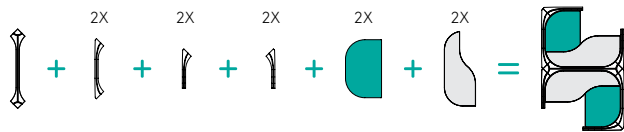

INGREDIENTS

SPECIFICATIONS

- 2 users
- L 1,300mm
- W 2,000mm
- H 1,300mm

FABRIC METERAGE

- INSIDE 10.6m
- OUTSIDE 7m
- SEATING 3m

FEATURES

- **Acoustics:** The inclusion of world-leading, exclusive nanofibre technology in the upholstery results in superior acoustic performance.
- **Power/Data:** Internally-routed cable management facilitates power and data solutions built into the work surface.