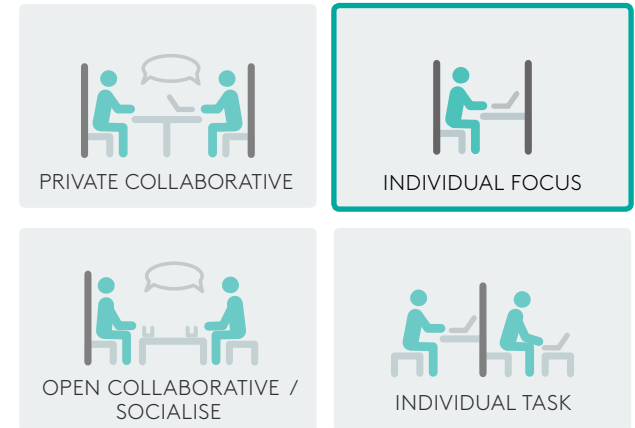

KEYSTONE RECIPE

ESPRESSO

INGREDIENTS

SPECIFICATIONS

- 1 user
- L 1,300mm
- W 1,000mm
- H 1,300mm

FABRIC METERAGE

- INSIDE 5m
- OUTSIDE 5m
- SEATING 1.5m

ESPRESSO provides a comfortable, private work nook within the open office for a single user. Comfortable seating and upholstered walls create an inviting space for focused work.

The free-standing unit can be placed anywhere in the office and can move to suit clients who require flexibility in their floor-plate.

Add a computer monitor to create a video-conference booth.

FEATURES

- **Acoustics:** The inclusion of world-leading, exclusive nanofibre technology in the upholstery results in superior acoustic performance.
- **Power/Data:** Internally-routed cable management facilitates power and data solutions built into the work surface.

SIMILAR RECIPES