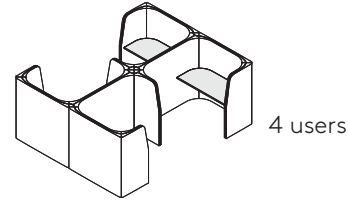

SPECIFICATIONS

- 2 users
- L 1,300mm
- W 2,000mm
- H 1,300mm

FABRIC METERAGE

- INSIDE 10.6m
- OUTSIDE 7m
- SEATING 3m

FEATURES

- Acoustics:** The inclusion of world-leading, exclusive nanofibre technology in the upholstery results in superior acoustic performance.
- Power/Data:** Internally-routed cable management facilitates power and data solutions built into the work surface.

SIMILAR RECIPES

Espresso

Espresso Flip

RECIPES

ENTREE TASK

TABLE FOR ONE

TABLE FOR TWO

PETIT FOUR

DeguSTATION TASK

PICNIC TABLE

ENTREE LOUNGE

ESPRESSO

ESPRESSO FLIP

ESPRESSO SIDE BY SIDE

PRIVATE DINER FOR TWO

PRIVATE DINER FOR FOUR

PRIVATE DINER FOR FOUR PLUS

DOUBLE DINER BACK TO BACK (B2B)

DOUBLE DINER SIDE BY SIDE (SBS)

TRIPLE DINER

DeguSTATION LOUNGE

PICNIC BENCH

BANQUET CORNER

BANQUET PLUS