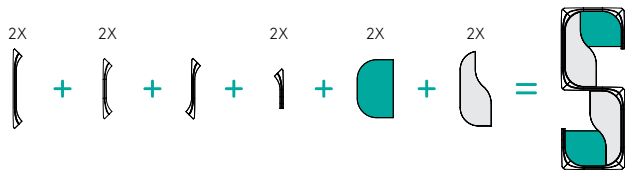

SPECIFICATIONS

2 users
L 2,600mm
W 1,000mm
H 1,300mm

FABRIC METERAGE

INSIDE 11.6m
OUTSIDE 8m
SEATING 3m

FEATURES

Acoustics: The inclusion of world-leading, exclusive nanofibre technology in the upholstery results in superior acoustic performance.