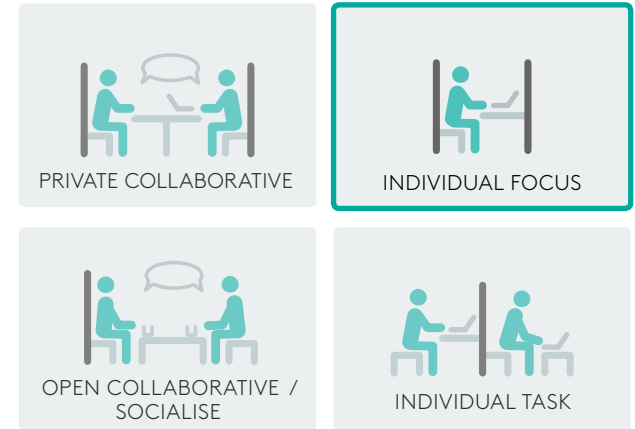

SIMILAR RECIPES

Espresso SBS

Espresso Flip

KEYSTONE RECIPE

ESPRESSO FLIP

ESPRESSO FLIP provides a comfortable, private work nook within the open office for two individual users. Comfortable seating and upholstered walls create an inviting space for focused work.

The free-standing unit can be placed anywhere in the office and can move to suit clients who require flexibility in their floorplate.

Add computer monitors to create video-conference booths.

INGREDIENTS