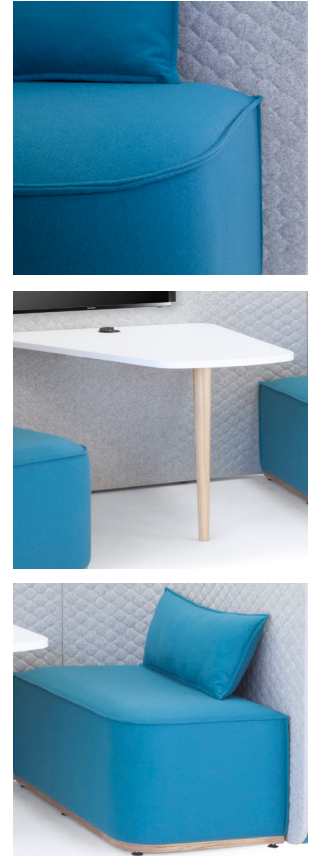

Scrum Engage Collaborative Seating

Features

Today's agile teams come together using daily scrums to improve communications, eliminate unnecessary meetings, and highlight and promote quick decision-making.

Scrum Engage is a collaboration space for up to 4 people that allows for meetings without the need to book a room. Engage includes an integrated table and seating, with the provision to incorporate a monitor mount plus integrated power supply.

Specifications

- Carefully crafted design detailing
- Welt-edging and crowned top seat bring a comfortable, lounge-like feel to the office
- High-quality materials and premium upholstery for long-lasting durability and acoustic privacy
- Sits on adjustable-height glides
- Units nest for economical shipping
- Designed & made in New Zealand
- 5 year warranty