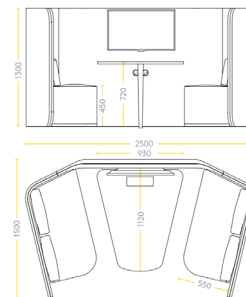

Dimensions

Size (mm):
2500w x 1500d x 1300h

Seat height (mm):
450h

Desk height (mm):
720h

Options

- Available in a variety of fabrics. Prices vary, please enquire.
- Power/data points available in table tops as required for flexible working.
- Optional mount for TV or computer monitor
- Standard Worktops in Melteca (LPL) with edge-banding, Plytech Futura (European Birch HPL), or Plytech Spectrum Eco (Finnish Birch HPL).