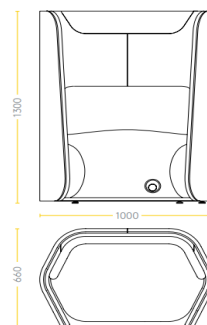

## Dimensions

Size (mm):  
1000L x 660d x 1300h