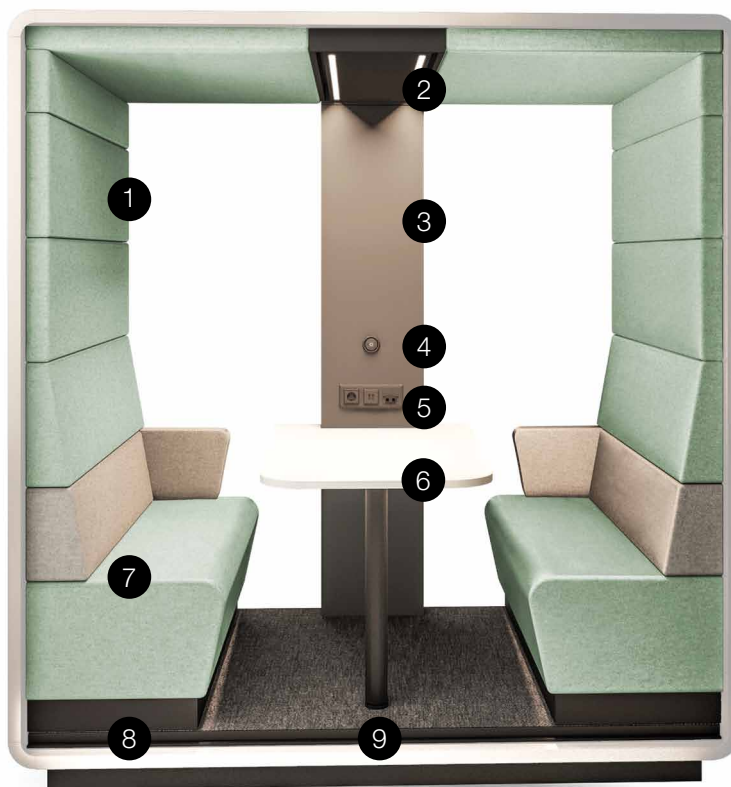

MOBILITY

You can move the pod without disassembly

DIMENSIONS

It occupies space needed for two standard workstations.

ACOUSTICS

The upholstery and the back wall made of glass limit the spread of sound.

COMFORT

Two upholstered benches and the armrest ensure the comfort of use.

TECHNICAL FEATURES

- 1 Acoustic lined fabric panels
- 2 Led ceiling light with dimmer
- 3 Option to hang a TV screen on the central panel
- 4 Independent, manual smooth lighting rotary knob
- 5 Power module (230V + USB + RJ45)
- 6 Compact desk
- 7 Two upholstered benches
- 8 Leveling feet
- 9 Possibility to move without disassembly

Width
2150 mm

Height
2300 mm

Depth
1390 mm

PRODUCT IS ALSO AVAILABLE IN THE S VERSION

Hush Meet Open S is the answer to the needs of smaller offices. It is designed for meetings in a group of two people.

Width
2150 mm