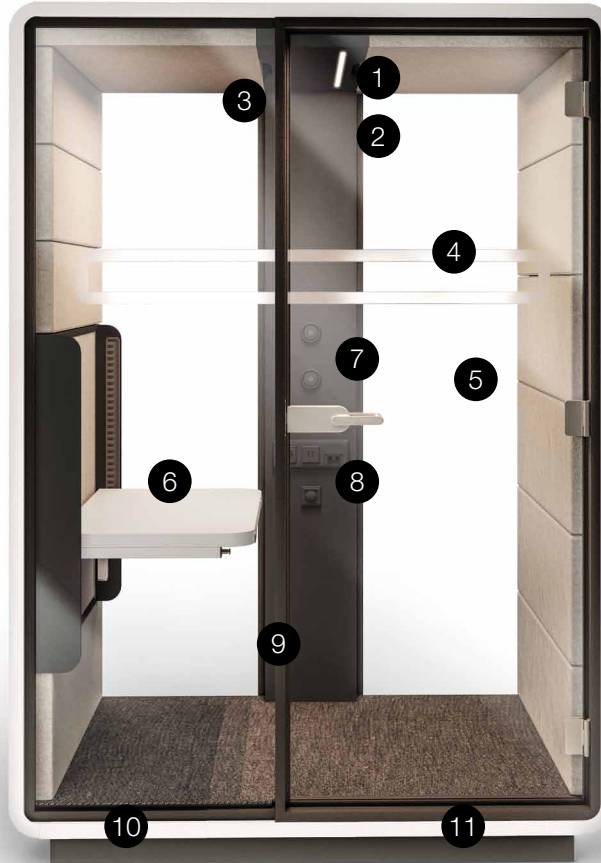

### DIMENSIONS

Occupies less than 2 square meters, which makes Hush Work easy adaptable to almost any office space.

### FACILITIES

Hush Work is an independent space powered by electricity, providing comfortable conditions conducive to concentration.

### ERGONOMICS

The new desk is based on the patented manual height-adjustment system which allows for dynamic sit/stand working as well as for the smooth transition between different desk heights without work interruption

# TECHNICAL FEATURES

- 1 Led ceiling light with dimmer
- 2 Option to add Bluetooth speaker
- 3 Ventilation system activated by a presence sensor
- 4 Anti-collision door manifestation
- 5 Toughened acoustic glass door with high quality handle
- 6 Desk with manual adjustment height- range 670-1250 mm.
- 7 Independent, manual smooth lighting and ventilation rotary knobs
- 8 Power module (Power + USB + RJ45)
- 9 Door within the aluminium frame includes an acoustic seal
- 10 Leveling feet
- 11 Possibility to move without disassembly