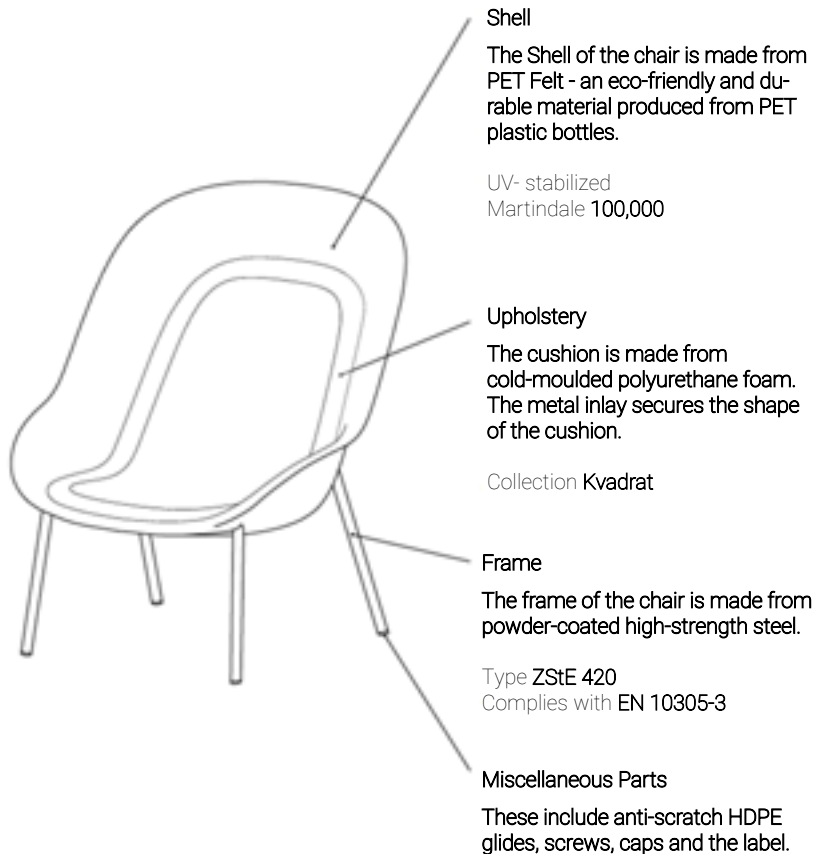

# Nook

PET Felt Privacy Chair

Designer  
Benjamin Hubert

Nook lounge chair is simple in its design and composed of only three elements: a PET Felt shell, an upholstered cushion and a powder-coated frame. The PET Felt shell provides this cosy chair with its distinctive shape. The shell is pressed from multiple layers of recycled PET Felt in one single piece. Together with the cushion, it offers outstanding laidback comfort. The frame envelopes the shell and holds everything in place. Put together, these three elements create a sense of relaxation and shelter, making it a perfect match for hotel lobbies, lounge zones and breakout areas. Because of its simplicity and sustainability, the chair itself is also easy to disassemble and recycle.