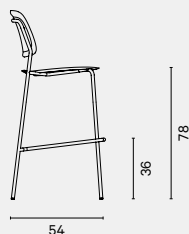

### Weight

6.6 kg  
+0.3 kg with upholstery\*  
+0.4 kg with armrests\*

### Seat depth

44 cm

### Packaging

Carton box 125 x 73 x 60 cm  
Packed up to 4 stool per box

DeVorm