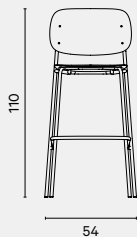

### Seat depth

44 cm

### Packaging

Carton box 125 x 73 x 60 cm  
Packed up to 4 stool per box

DeVorm