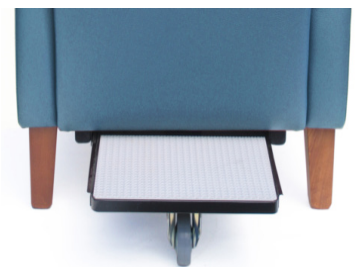

Duo Maternity Chair

Features

The Duo chair is a stylish contemporary design, purpose built in consultation with health professionals and experts in this field, and now used in most major hospitals throughout New Zealand.

Specifications

- Extreme comfort and support
- Fully padded with high resilient seat foam which can be anti-microbial.
- Non-slip, retractable foot-tray which tucks away neatly when not in use
- Adjustable lumbar cushion
- Heavy-duty hospital grade lockable rear castors.

Dimensions

Standard Chair (mm):
720w x 670d x 900h

Wide Chair (mm):
820w x 670d x 900h

Seat Height(mm):
500h

Options

- Upholstered in your choice of fabric or vinyl