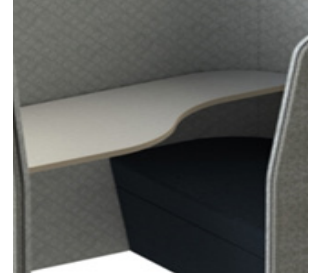

Keystone Espresso Soft Seating

Features

Espresso provides a comfortable, private work nook within the open office for focused work or two individual users. Comfortable seating and upholstered walls create an inviting space for focused work.

The free-standing unit can be placed anywhere in the office and can move to suit clients who require flexibility in their floor plate.

Add a computer monitor to create a video-conference booth.

Specifications

- Includes world-leading Phonix™ nanofibre technology for superior acoustic performance
- High resilience, commercial grade foam creates comfortable and inviting settings.
- Patented, custom wall connectors.
- Low-VOC furniture tested to the standard ANSI/ BIFMA M7.1.
- Sits on adjustable-height glides for easy levelling.
- Wall units are able to nest for efficient shipping.
- 5 year warranty.
- Made in New Zealand

Dimensions

Espresso
1300L x 1000W x 1300H

Espresso Flip
2600L x 1000W x 1300H

Espresso Side by Side
1300L x 2000W x 1300H

Options

- Available in a variety of fabrics.
- Power/Data: Internally-routed cable management facilitates power and data solutions built into the work surface.
- Standard worktops available in Melteca (LPL) with edge-banding, Plytech Futura (European Birch HPL), or Plytech Spectrum Eco (Finnish Birch HPL).